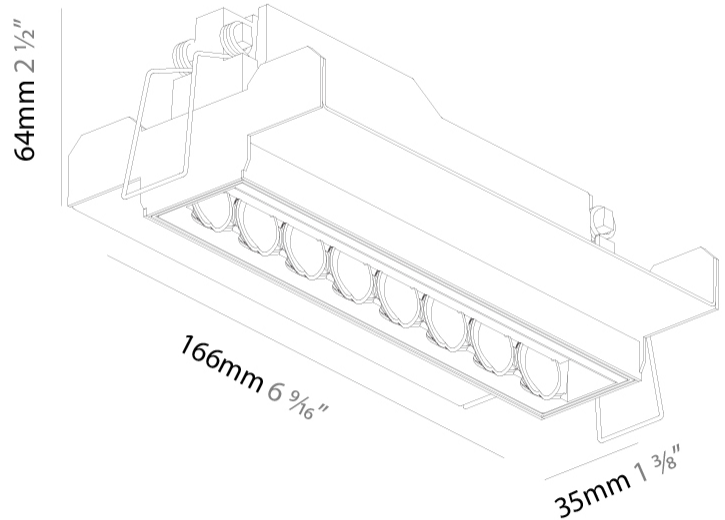

### PHYSICAL

Shape: Rectangle  
 Length (mm): 166  
 Length (in): 6 <sup>9</sup>/<sub>16</sub>  
 Width (mm): 35  
 Width (in): 1 <sup>3</sup>/<sub>8</sub>  
 Height (mm): 64  
 Height (in): 2 <sup>1</sup>/<sub>2</sub>  
 Ceiling Thickness (mm): 12.5  
 Ceiling Thickness (in): 1/2  
 Min. Recessing Depth (mm): 100  
 Min. Recessing Depth (in): 3 <sup>15</sup>/<sub>16</sub>  
 Light Distribution: Asymmetric  
 Weight (kg): 0.525  
 Weight (lbs): 1.16  
 Holder Finish: WHI / BLK  
 Fixture Material: Aluminum Die Cast  
 Cut-out Measurements: 173mm / 6 13/16" x 42mm / 1 5/8"

### RATINGS AND CERTIFICATIONS

Certified By: CSA Certified to UL and CSA Standards  
 IP rating: IP20

100mm  
3 15/16"

12 1/2 mm  
1/2"

173mm x 42mm  
6 13/16" x 1 5/8"

#### PHYSICAL

Shape: Rectangle
Length (mm): 166
Length (in): 6 <sup>9</sup> / <sub>16</sub>
Width (mm): 35
Width (in): 1 <sup>3</sup> / <sub>8</sub>
Height (mm): 64
Height (in): 2 <sup>1</sup> / <sub>2</sub>
Ceiling Thickness (mm): 12.5
Ceiling Thickness (in): 1/2
Min. Recessing Depth (mm): 100
Min. Recessing Depth (in): 3 <sup>15</sup> / <sub>16</sub>
Light Distribution: Asymmetric
Weight (kg): 0.535
Weight (lbs): 1.18
Fixture Finish: SSR / BKV / CWI / CRY / HAB / UFT / ITA / RUA / FTG / MYG / LOD / PUS / FRO / FUP / KIA / POP / BLS / SPG / MEY / GOH / GUM / CHC / COM / ABZ / JAG / OBR / MOS / ROR
Holder Finish: WHI / BLK
Fixture Material: Aluminum Die Cast
Cut-out Measurements: 173mm / 6 13/16" x 42mm / 1 5/8"